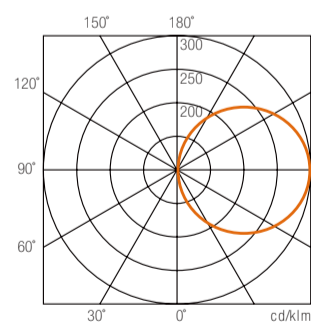

Kailux

Last Update : 2023 . 12

**Code**  
E0406-10S30Z000

**Technical data**

LED Source	SMD
Luminous Flux (lm)	750(3000K)
Power (W)	10
Luminous efficiency (lm/W)	75
Beam angle (°)	-
Color Temperature (K)	3000
CRI	≥80
Installation	Wall & Ceiling
Dimension (mm)	200 x 200 x 60
Housing	Diecast aluminium body, Stainless steel screws, Silicone seal gaskets
Diffuser	Frosted glass
Reflector	-
Optic	-
IP rating	54
Finish Color	Dark gray powdercoat finish
Electrical Data	AC 220~240V, 50~60 Hz
Control	-
Certification	KS

**Technical data**

LED Source	SMD
Luminous Flux (lm)	450(3000K)
Power (W)	6
Luminous efficiency (lm/W)	75
Beam angle (°)	-
Color Temperature (K)	3000
CRI	≥80
Installation	Wall & Ceiling
Dimension (mm)	200 x 70 x 60
Housing	Diecast aluminium body, Stainless steel screws, Silicone seal gaskets
Diffuser	Frosted glass
Reflector	-
Optic	-
IP rating	54
Finish Color	Dark gray powdercoat finish
Electrical Data	AC 220~240V, 50~60 Hz
Control	-
Certification	KS

**Drawing**

**Photometric Data**

**Condition** 6W . 3000K . 450lm

E0407 Series

—COC180