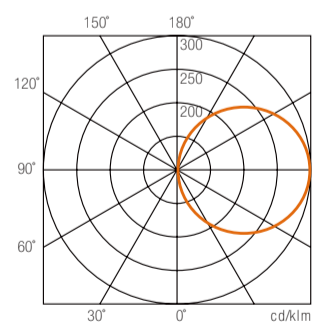

Kailux

Last Update : 2023 . 12

**Code**  
E0406-10S30Z000

**Technical data**

LED Source	SMD
Luminous Flux (lm)	750(3000K)
Power (W)	10
Luminous efficiency (lm/W)	75
Beam angle (°)	-
Color Temperature (K)	3000
CRI	≥80
Installation	Wall & Ceiling
Dimension (mm)	200 x 200 x 60
Housing	Diecast aluminium body, Stainless steel screws, Silicone seal gaskets
Diffuser	Frosted glass
Reflector	-
Optic	-
IP rating	54
Finish Color	Dark gray powdercoat finish
Electrical Data	AC 220~240V, 50~60 Hz
Control	-
Certification	KS

**Drawing**

**Photometric Data**

**Condition** 10W . 3000K . 750lm

E0407 Series

—COC180

Kailux

Last Update : 2023 . 12

**Code**  
E0407-06S30Z000

**Technical data**

LED Source	SMD
Luminous Flux (lm)	450(3000K)
Power (W)	6
Luminous efficiency (lm/W)	75
Beam angle (°)	-
Color Temperature (K)	3000
CRI	≥80
Installation	Wall & Ceiling
Dimension (mm)	200 x 70 x 60
Housing	Diecast aluminium body, Stainless steel screws, Silicone seal gaskets
Diffuser	Frosted glass
Reflector	-
Optic	-
IP rating	54
Finish Color	Dark gray powdercoat finish
Electrical Data	AC 220~240V, 50~60 Hz
Control	-
Certification	KS

**Drawing**

**Photometric Data**

**Condition** 6W . 3000K . 450lm

E0407 Series

—COC180