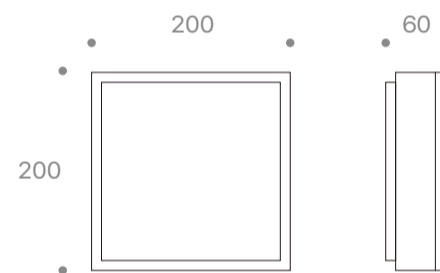

Kailux

Last Update : 2023 . 12

**Code**  
E0406-10S30Z000

**Technical data**

LED Source	SMD
Luminous Flux (lm)	750(3000K)
Power (W)	10
Luminous efficiency (lm/W)	75
Beam angle (°)	-
Color Temperature (K)	3000
CRI	≥80
Installation	Wall & Ceiling
Dimension (mm)	200 x 200 x 60
Housing	Diecast aluminium body, Stainless steel screws, Silicone seal gaskets
Diffuser	Frosted glass
Reflector	-
Optic	-
IP rating	54
Finish Color	Dark gray powdercoat finish
Electrical Data	AC 220~240V, 50~60 Hz
Control	-
Certification	KS

**Drawing**

**Photometric Data**

**Condition** 10W . 3000K . 750lm

E0407 Series

—COC180

Kailux

Last Update : 2023 . 12

**Code**  
E0407-06S30Z000

**Technical data**

LED Source	SMD
Luminous Flux (lm)	450(3000K)
Power (W)	6
Luminous efficiency (lm/W)	75
Beam angle (°)	-
Color Temperature (K)	3000
CRI	≥80
Installation	Wall & Ceiling
Dimension (mm)	200 x 70 x 60
Housing	Diecast aluminium body, Stainless steel screws, Silicone seal gaskets
Diffuser	Frosted glass
Reflector	-
Optic	-
IP rating	54
Finish Color	Dark gray powdercoat finish
Electrical Data	AC 220~240V, 50~60 Hz
Control	-
Certification	KS