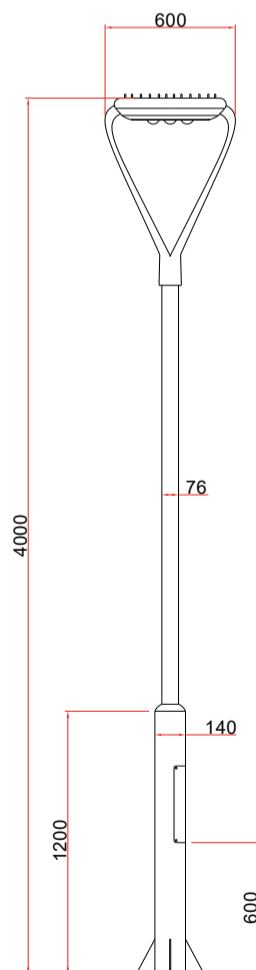

Kailux

Last Update : 2020 . 08

**Code**  
E0142

**Technical data**

LED Source	COB
Luminous Flux (lm)	10595(5700K)
Power (W)	75
Luminous efficiency (lm/W)	148
Beam angle (°)	-
Color Temperature (K)	3000~6000
CRI	≥80
Installation	-
Dimension (mm)	600 x 4000
Housing	Diecast aluminium body, Stainless steel screws, Silicone seal gaskets
Diffuser	-
Reflector	-
Optic	Silicone lens
IP rating	65
Finish Color	Dark gray or Silver powdercoat finish
Electrical Data	AC 220~240V, 50~60 Hz
Control	-
Certification	KS, 고효율

**Drawing**

**Photometric Data**

**Condition** 60W . 5700k . 8476lm